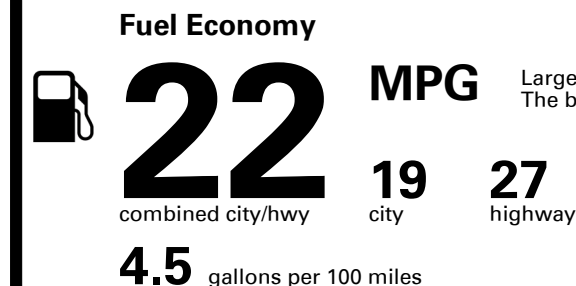

TOTAL PRICE: \$47,840.00

EMISSIONS:
This vehicle is certified to meet emission requirements in all 50 states

EPA DOT Fuel Economy and Environment

Large Cars range from 14 to 104 MPG. The best vehicle rates 136 MPGe.