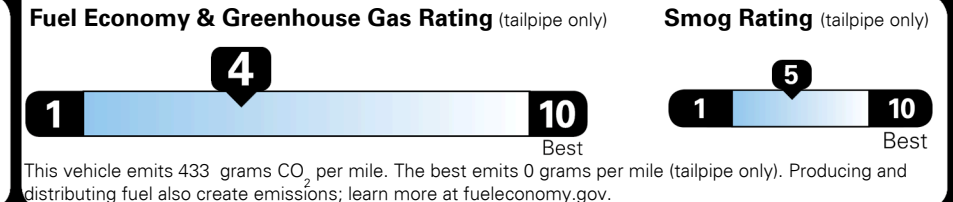

TOTAL PRICE: \$67,070.00

EPA DOT Fuel Economy and Environment

Gasoline Vehicle

Fuel Economy

21 MPG
combined city/hwy

18 MPG
city

25 MPG
highway

4.8 gallons per 100 miles

Small SUVs range from 14 to 125 MPG. The best vehicle rates 146 MPGe.

You spend \$6,250
more in fuel costs over 5 years compared to the average new vehicle.

Annual fuel cost \$2,950

Actual results will vary for many reasons, including driving conditions and how you drive and maintain your vehicle. The average new vehicle gets 29 MPG and costs \$8,500 to fuel over 5 years. Cost estimates are based on 15,000 miles per year at \$ 4.15 per gallon. MPGe is miles per gasoline gallon equivalent. Vehicle emissions are a significant cause of climate change and smog.