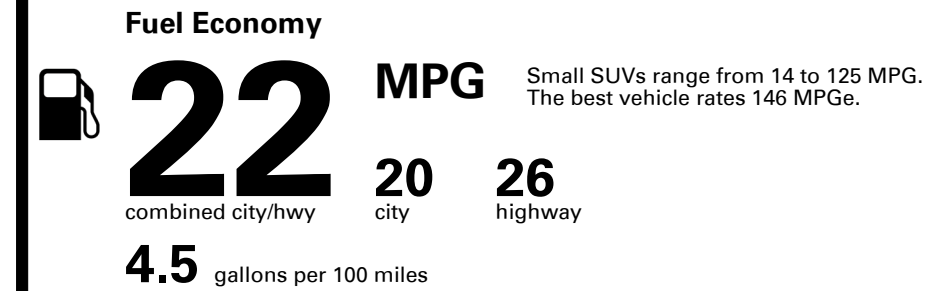

TOTAL PRICE: \$62,735.00

EMISSIONS:
This vehicle is certified to meet emission requirements in all 50 states

EPA DOT Fuel Economy and Environment

Gasoline Vehicle

You spend \$5,750
more in fuel costs over 5 years compared to the average new vehicle.