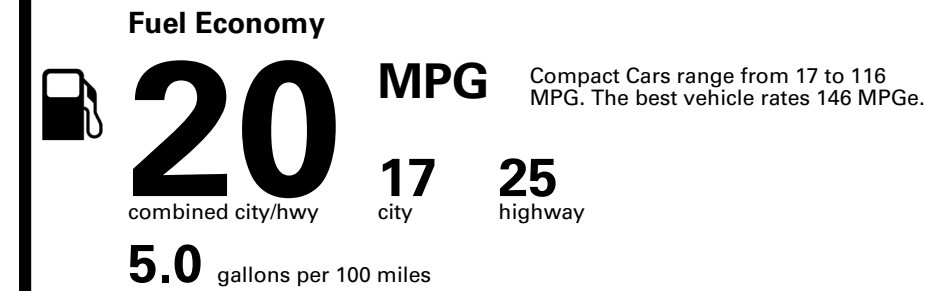

TOTAL PRICE: \$56,210.00

EPA DOT Fuel Economy and Environment

Gasoline Vehicle

You spend \$7,000
more in fuel costs over 5 years
compared to the average new vehicle.

Annual fuel cost \$3,100

Fuel Economy & Greenhouse Gas Rating (tailpipe only)