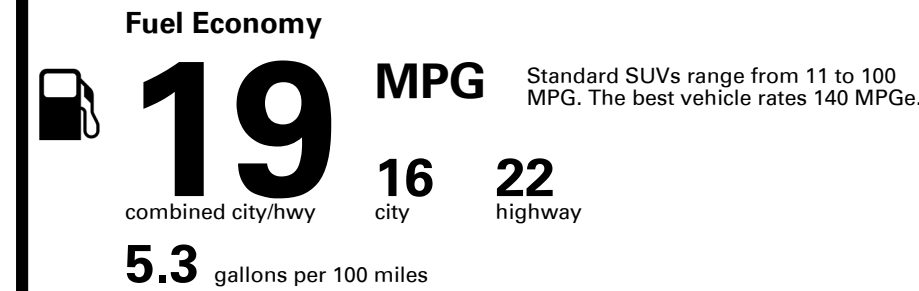

MULTIMEDIA & CONNECTIVITY

- 27" OLED Instrument Cluster & Navigation
- SiriusXM® Radio w/ 90-day trial subscription; Not Available in AK & HI
- Apple CarPlay® & Android Auto™
- Bang & Olufsen® Premium Audio
- Genesis Digital Key
- Wireless Device Charger - Front

Additional Standard Features

- Carpeted Floor Mats

Full Tank of Gas

GENESIS WARRANTY

- 5-year/60,000-mile New Vehicle Warranty*
- 10-year/100,000-mile Powertrain Warranty*
- 7-year/Unlimited-mile Anti-perforation Warranty*
- Limited warranties, see dealer for details

Manufacturer's Suggested Retail Price: $73,800.00

ADDED FEATURES:

· *SAVILE SILVER(SSS) Paint $650.00

Accessories

- *Cargo Blocks $30.00
- *First Aid Kit $45.00
- *NFC Keycard $30.00

SOLD TO: FL718
GETTEL GENESIS OF LAKEWOOD
5921 EAST SR 64
BRADENTON FL 34208

SHIPPED TO: FL718

Inland Freight & Handling : $1,350.00

VIN: KMHDESC9SU218474	ENGINE: G6DSRA407168	EXTERIOR COLOR: SAVILE SILVER	INTERIOR/SEAT COLOR: VANILLA BEIGE/SMOKY
MODEL: V0482A65	PORT OF ENTRY: BR	TRANSPORT: TRUCK	ACCESSORY WEIGHT: 9 lbs./ 4 kgs.

TOTAL PRICE: $75,905.00

EMISSIONS:
This vehicle is certified to meet emission requirements in all 50 states

EPA DOT Fuel Economy and Environment

Gasoline Vehicle

You spend $7,250
more in fuel costs over 5 years compared to the average new vehicle.

Annual fuel cost $3,350

Fuel Economy & Greenhouse Gas Rating (tailpipe only)

Smog Rating (tailpipe only)

This vehicle emits 480 grams CO₂ per mile. The best emits 0 grams per mile (tailpipe only). Producing and distributing fuel also create emissions; learn more at fueleconomy.gov.

Actual results will vary for many reasons, including driving conditions and how you drive and maintain your vehicle. The average new vehicle gets 28 MPG and costs $9,500 to fuel over 5 years. Cost estimates are based on 15,000 miles per year at $ 4.25 per gallon. MPGe is miles per gasoline gallon equivalent. Vehicle emissions are a significant cause of climate change and smog.

fueleconomy.gov

Calculate personalized estimates and compare vehicles

GOVERNMENT 5-STAR SAFETY RATINGS

This vehicle has not been rated by the government for overall vehicle score, frontal crash, side crash or rollover risk.

Source: National Highway Traffic Safety Administration (NHTSA).
www.safercar.gov or 1-888-327-4236

Manufacturer's suggested retail price includes manufacturer's recommended pre-delivery service. Gasoline license and title fees state and local taxes and dealer installed options and accessories are not included in the manufacturer's suggested retail price. This label has been affixed to this vehicle by Genesis Motor America, pursuant to the requirements of 15 U.S.C. 1231 et seq. which prohibits its removal or alteration prior to delivery to the ultimate purchaser.

PARTS CONTENT INFORMATION

FOR VEHICLES IN THIS CARLINE:	U.S./CANADIAN PARTS CONTENT:	3 %
MAJOR SOURCES OF FOREIGN PARTS CONTENT:	KOREA: 85 %	
FOR THIS VEHICLE:	FINAL ASSEMBLY POINT:	ULSAN, KOREA
	COUNTRY OF ORIGIN:	
ENGINE: KOREA	TRANSMISSION: KOREA	

Note: Parts content does not include final assembly, distribution, or other non-parts costs.