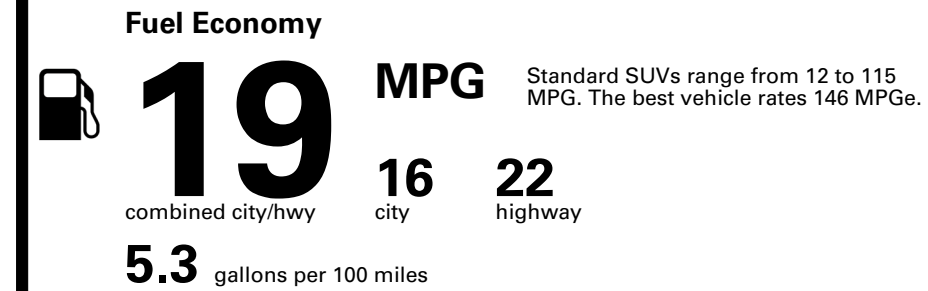

## EPA DOT Fuel Economy and Environment

Gasoline Vehicle

**You spend \$8,000**  
**more in fuel costs over 5 years**  
compared to the average new vehicle.

**Annual fuel cost \$3,300**

**Fuel Economy & Greenhouse Gas Rating** (tailpipe only)