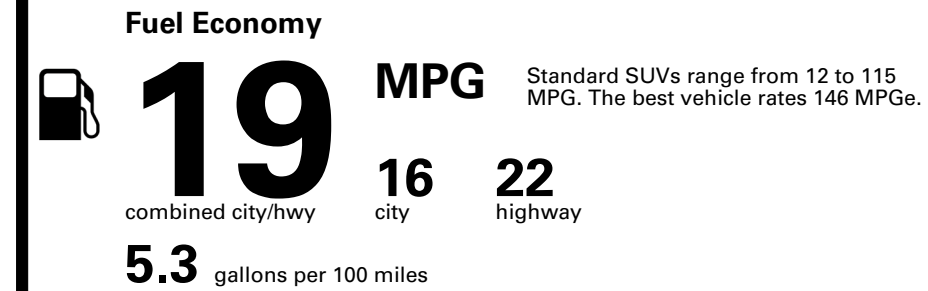

SOLD TO: FL718
GETTEL GENESIS OF LAKEWOOD
5921 EAST SR 64
BRADENTON FL 34208

SHIPPED TO: FL718

Inland Freight & Handling : \$1,495.00

VIN: KMUHEESC2TU352919	EXTERIOR COLOR: MAKALU GRAY	INTERIOR/SEAT COLOR: EARTH BROWN/SMOKY
MODEL: 8S9AAJ9GW7A5	PORT OF ENTRY: BR	TRANSPORT: TRUCK
EMISSIONS: This vehicle is certified to meet emission requirements in all 50 states		ACCESSORY WEIGHT: 42 lbs./ 19 kgs.

TOTAL PRICE: \$85,660.00

156 A 1706MORNI

EPA DOT Fuel Economy and Environment

Gasoline Vehicle

You spend \$8,000
more in fuel costs over 5 years compared to the average new vehicle.

Annual fuel cost \$3,300