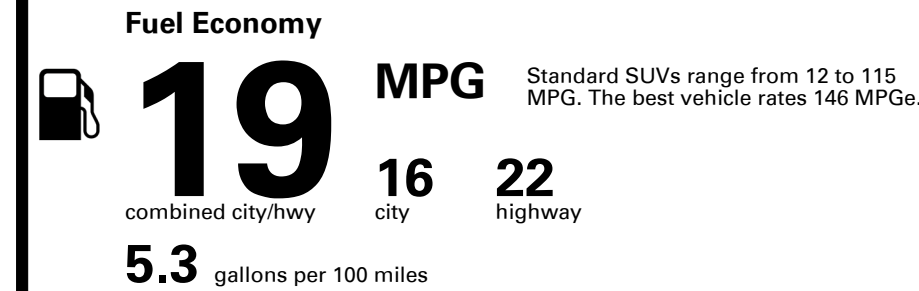

Inland Freight & Handling : \$1,495.00

TOTAL PRICE: \$84,730.00

205 A 2096HASIAN 6

EPA DOT Fuel Economy and Environment

Gasoline Vehicle

You spend \$8,000
more in fuel costs over 5 years
 compared to the average new vehicle.

Annual fuel cost \$3,300

Fuel Economy & Greenhouse Gas Rating (tailpipe only)

Smog Rating (tailpipe only)

This vehicle emits 473 grams CO₂ per mile. The best emits 0 grams per mile (tailpipe only). Producing and distributing fuel also create emissions; learn more at fueleconomy.gov.