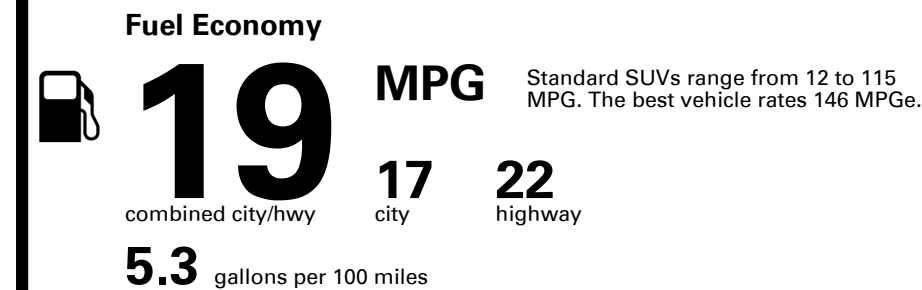

TOTAL PRICE: \$90,275.00

342 A 3486HMORNI 471

EPA DOT Fuel Economy and Environment

Gasoline Vehicle

You spend \$8,000
more in fuel costs over 5 years compared to the average new vehicle.

Annual fuel cost \$3,300