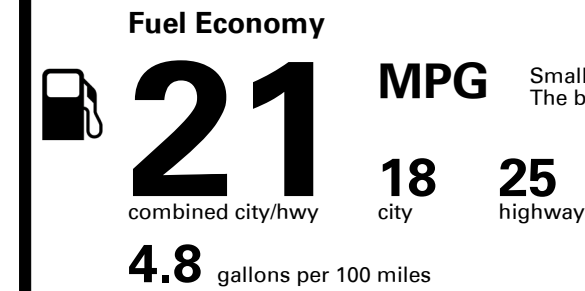

TOTAL PRICE: \$73,210.00

209 A 2176HGLOVI 101

EPA DOT Fuel Economy and Environment

Gasoline Vehicle

Small SUVs range from 14 to 125 MPG. The best vehicle rates 146 MPGe.

You spend \$6,250
more in fuel costs over 5 years
compared to the average new vehicle.