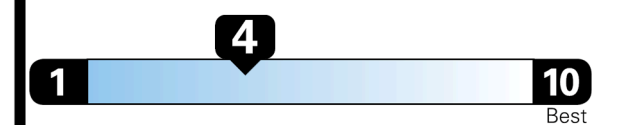

## EPA DOT Fuel Economy and Environment

Gasoline Vehicle

**You spend \$6,250**  
**more in fuel costs over 5 years**  
compared to the average new vehicle.

**Annual fuel cost \$2,950**

**Fuel Economy & Greenhouse Gas Rating** (tailpipe only)